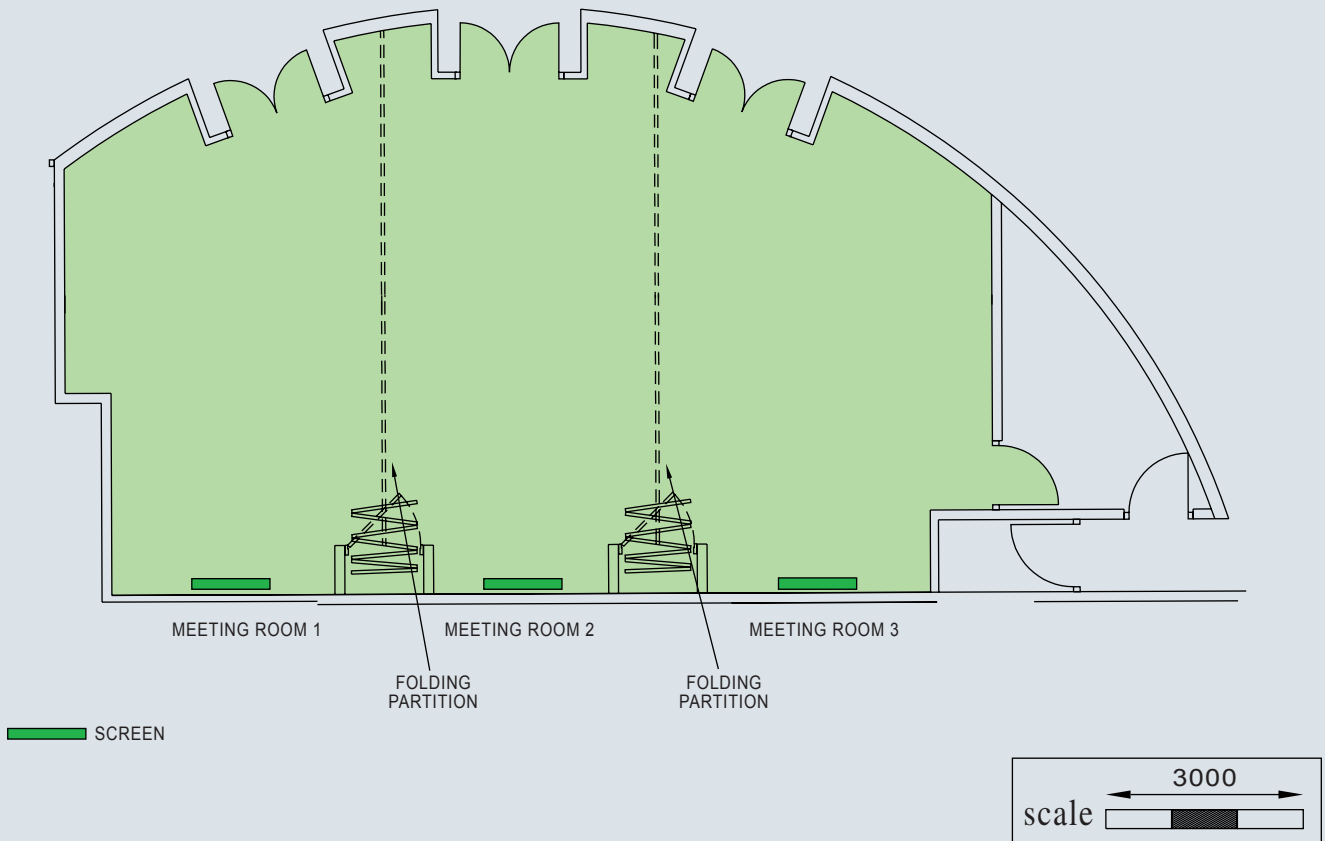

CYBERPORT 1

L4 Meeting Room 1,2,3

Venue	Approx. Renting Area (m ²)	Ceiling Height (m)	Capacity / pax (max)
			U-Shape
Meeting Room 1	30	4	15
Meeting Room 2	30	4	15
Meeting Room 3	30	4	15